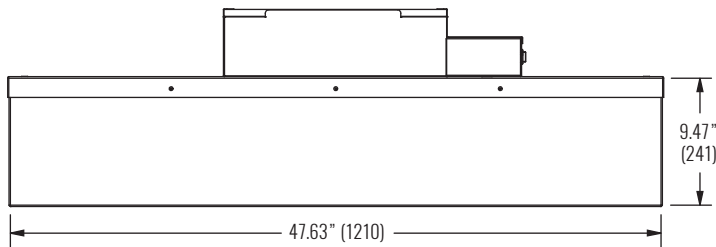

## DIMENSIONAL DATA | CRFF-E SERIES, CRFF-B SERIES

**FACE VIEW - 24"x48" PANEL**  
CRFF-E, CRFF-E-ARS, CRFF-E-ARSM, CRFF-B, CRFF-B-ARS, CRFF-B-ARSM

CRFF-E, CRFF-B	
PANEL SIZE	OA FACE DIMENSION
24" x 24"	23.63" x 23.63" (600 x 600 mm)
24" x 48"	23.63" x 47.63" (600 x 1200 mm)

**SIDE VIEW 1 - 24"x48" PANEL**  
CRFF-E, CRFF-B

**SIDE VIEW 2 - 24"x48" PANEL**  
CRFF-E, CRFF-B

CRFF-E-ARS, CRFF-E-ARSM, CRFF-B-ARS, CRFF-B-ARSM	
PANEL SIZE	OA FACE DIMENSION
24" x 24"	23.63" x 23.63" (600 x 600 mm)
24" x 48"	23.63" x 47.63" (600 x 1200 mm)

**SIDE VIEW 1 - 24"x48" PANEL**  
CRFF-E-ARS, CRFF-E-ARSM, CRFF-B-ARS, CRFF-B-ARSM

**SIDE VIEW 2 - 24"x48" PANEL**  
CRFF-E-ARS, CRFF-E-ARSM, CRFF-B-ARS, CRFF-B-ARSM

**NOTE:** Dimensions in parentheses are millimeters.