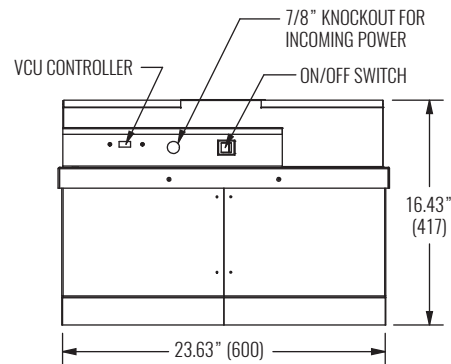

## DIMENSIONAL DATA | CRFF-E SERIES, CRFF-B SERIES

**FACE VIEW - 24"x48" PANEL**  
CRFF-E, CRFF-E-ARS, CRFF-E-ARSM, CRFF-B, CRFF-B-ARS, CRFF-B-ARSM

CRFF-E, CRFF-B	
PANEL SIZE	OA FACE DIMENSION
24" x 24"	23.63" x 23.63" (600 x 600 mm)
24" x 48"	23.63" x 47.63" (600 x 1200 mm)

**SIDE VIEW 1 - 24"x48" PANEL**  
CRFF-E, CRFF-B

**SIDE VIEW 2 - 24"x48" PANEL**  
CRFF-E, CRFF-B

CRFF-E-ARS, CRFF-E-ARSM, CRFF-B-ARS, CRFF-B-ARSM	
PANEL SIZE	OA FACE DIMENSION
24" x 24"	23.63" x 23.63" (600 x 600 mm)
24" x 48"	23.63" x 47.63" (600 x 1200 mm)

**SIDE VIEW 1 - 24"x48" PANEL**  
CRFF-E-ARS, CRFF-E-ARSM, CRFF-B-ARS, CRFF-B-ARSM

**SIDE VIEW 2 - 24"x48" PANEL**  
CRFF-E-ARS, CRFF-E-ARSM, CRFF-B-ARS, CRFF-B-ARSM

**NOTE:** Dimensions in parentheses are millimeters.