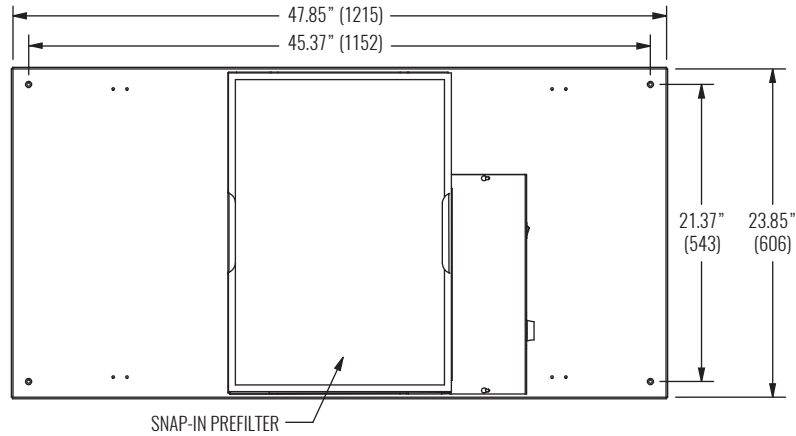

## DIMENSIONAL DATA | CRFF-E SERIES, CRFF-B SERIES

**FACE VIEW - 24"x48" PANEL**  
CRFF-E, CRFF-E-ARS, CRFF-E-ARSM, CRFF-B, CRFF-B-ARS, CRFF-B-ARSM

CRFF-E, CRFF-B	
PANEL SIZE	OA FACE DIMENSION
24" x 24"	23.63" x 23.63" (600 x 600 mm)
24" x 48"	23.63" x 47.63" (600 x 1200 mm)

**SIDE VIEW 1 - 24"x48" PANEL**  
CRFF-E, CRFF-B

**SIDE VIEW 2 - 24"x48" PANEL**  
CRFF-E, CRFF-B

CRFF-E-ARS, CRFF-E-ARSM, CRFF-B-ARS, CRFF-B-ARSM	
PANEL SIZE	OA FACE DIMENSION
24" x 24"	23.63" x 23.63" (600 x 600 mm)
24" x 48"	23.63" x 47.63" (600 x 1200 mm)

**SIDE VIEW 1 - 24"x48" PANEL**  
CRFF-E-ARS, CRFF-E-ARSM, CRFF-B-ARS, CRFF-B-ARSM

**SIDE VIEW 2 - 24"x48" PANEL**  
CRFF-E-ARS, CRFF-E-ARSM, CRFF-B-ARS, CRFF-B-ARSM

**NOTE:** Dimensions in parentheses are millimeters.