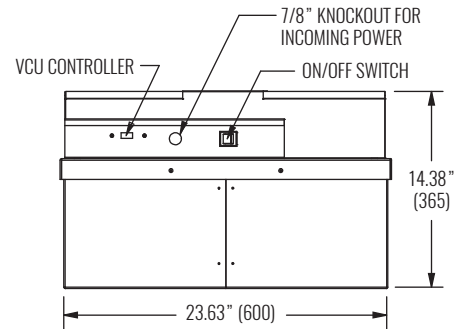

## DIMENSIONAL DATA | CRFF-E SERIES, CRFF-B SERIES

**FACE VIEW - 24"x48" PANEL**  
CRFF-E, CRFF-E-ARS, CRFF-E-ARSM, CRFF-B, CRFF-B-ARS, CRFF-B-ARSM

CRFF-E, CRFF-B	
PANEL SIZE	OA FACE DIMENSION
24" x 24"	23.63" x 23.63" (600 x 600 mm)
24" x 48"	23.63" x 47.63" (600 x 1200 mm)

**SIDE VIEW 1 - 24"x48" PANEL**  
CRFF-E, CRFF-B

**SIDE VIEW 2 - 24"x48" PANEL**  
CRFF-E, CRFF-B

CRFF-E-ARS, CRFF-E-ARSM, CRFF-B-ARS, CRFF-B-ARSM	
PANEL SIZE	OA FACE DIMENSION
24" x 24"	23.63" x 23.63" (600 x 600 mm)
24" x 48"	23.63" x 47.63" (600 x 1200 mm)

**SIDE VIEW 1 - 24"x48" PANEL**  
CRFF-E-ARS, CRFF-E-ARSM, CRFF-B-ARS, CRFF-B-ARSM

**SIDE VIEW 2 - 24"x48" PANEL**  
CRFF-E-ARS, CRFF-E-ARSM, CRFF-B-ARS, CRFF-B-ARSM

**NOTE:** Dimensions in parentheses are millimeters.