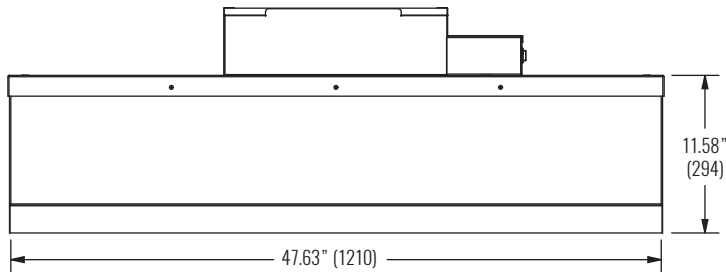

## DIMENSIONAL DATA | CRFF-E SERIES, CRFF-B SERIES

**FACE VIEW - 24"x48" PANEL**  
CRFF-E, CRFF-E-ARS, CRFF-E-ARSM, CRFF-B, CRFF-B-ARS, CRFF-B-ARSM

CRFF-E, CRFF-B	
PANEL SIZE	OA FACE DIMENSION
24" x 24"	23.63" x 23.63" (600 x 600 mm)
24" x 48"	23.63" x 47.63" (600 x 1200 mm)

**SIDE VIEW 1 - 24"x48" PANEL**  
CRFF-E, CRFF-B

**SIDE VIEW 2 - 24"x48" PANEL**  
CRFF-E, CRFF-B

CRFF-E-ARS, CRFF-E-ARSM, CRFF-B-ARS, CRFF-B-ARSM	
PANEL SIZE	OA FACE DIMENSION
24" x 24"	23.63" x 23.63" (600 x 600 mm)
24" x 48"	23.63" x 47.63" (600 x 1200 mm)

**SIDE VIEW 1 - 24"x48" PANEL**  
CRFF-E-ARS, CRFF-E-ARSM, CRFF-B-ARS, CRFF-B-ARSM

**SIDE VIEW 2 - 24"x48" PANEL**  
CRFF-E-ARS, CRFF-E-ARSM, CRFF-B-ARS, CRFF-B-ARSM

**NOTE:** Dimensions in parentheses are millimeters.