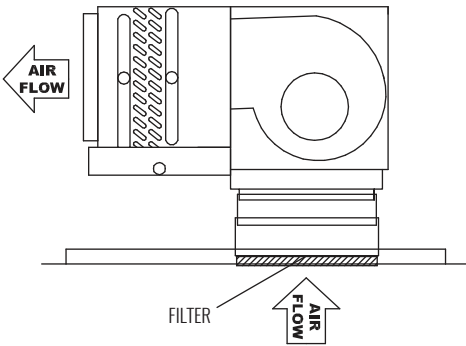

AIRFLOW ORIENTATIONS | KHGP, KHGH

KHGP BOTTOM RETURN

KHGP REAR RETURN WITH SOLID ACCESS PANEL

KHGP REAR RETURN

KHGP BOTTOM RETURN WITH BOTTOM CEILING PANEL

KHGP BOTTOM RETURN WITH TELESCOPING BOTTOM PANEL

KHGP MIXING BOX WITH BOTTOM AND REAR RETURN

KHGP MIXING BOX WITH TOP & REAR RETURN

KHGH FREE RETURN

FAN COIL UNITS | HORIZONTAL, HIGH CAPACITY

KHG - SERIES A