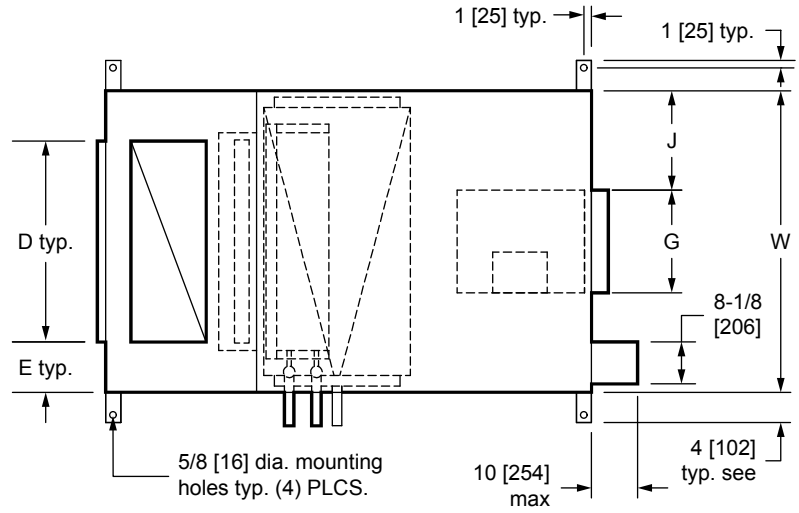

## KBHD Arr. 3 w/Mixing Box

DIRECT DRIVE BLOWER COIL UNIT  
 DISCHARGE ARGT. 3 W/MIXING BOX

### NOTES:

1. All dimensions are in Inches [millimeters]. All dimensions are  $\pm 1/4"$  [6mm]. Metric values are soft conversion.
2. Right hand unit shown, Left hand unit opposite. Motor/drive location may be specified Left or Right Hand. Standard control enclosure location matches motor/drive position.
3. Provide sufficient clearance to permit access to controls and comply with applicable codes and ordinances.
4. See drawing BCS-KBOD-ACFR0 for filter rack details.
5. Outside and return air damper linkage is optional.
6. See coil connection detail drawings for coil connection sizes and locations.
7. High efficiency filter rack not available with mixing box.