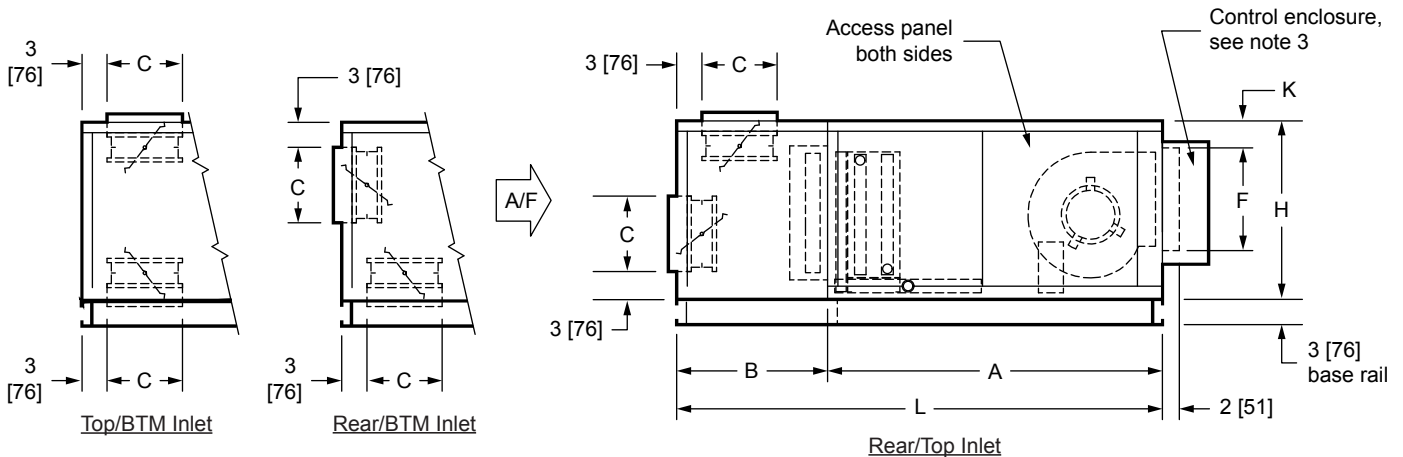

SIDE VIEW

DIMENSIONS

UNIT SIZE	FAN SIZE	L	W	H	A	B	C	D	E	F	G	J	K
08	9 x 6 [229 x 152]	58 [1473]	30 [762]	21 [533]	40 [1016]	18 [457]	9 [229]	18 [457]	6 [152]	10 3/8 [264]	8 3/8 [213]	10 7/8 [276]	2 [51]
12	9 x 6 [229 x 152]	58 [1473]	36 [914]	21 [533]	40 [1016]	18 [457]	9 [229]	24 [610]	6 [152]	10 3/8 [264]	8 3/8 [213]	13 7/8 [352]	2 [51]
16	10 x 8 [254 x 203]	58 [1473]	44 [1118]	21 [533]	40 [1016]	18 [457]	9 [229]	30 [762]	7 [178]	11 1/2 [292]	10 5/8 [270]	16 5/8 [422]	2 [51]
20	10 x 8 [254 x 203]	61 [1549]	50 [1270]	22 1/2 [572]	40 [1016]	21 [533]	12 [305]	36 [914]	7 [178]	11 1/2 [292]	10 5/8 [270]	19 5/8 [498]	3 1/2 [89]
30	10 x 8 [254 x 203]	67 [1702]	59 [1499]	30 [762]	46 [1168]	21 [533]	12 [305]	45 [1143]	7 [178]	11 1/2 [292]	10 5/8 [270]	24 1/4 [616]	9 7/8 [251]
40	10 x 8 [254 x 203]	70 [1778]	68 [1727]	30 [762]	46 [1168]	24 [610]	15 [381]	48 [1219]	10 [254]	11 1/2 [292]	10 5/8 [270]	28 5/8 [727]	9 7/8 [251]