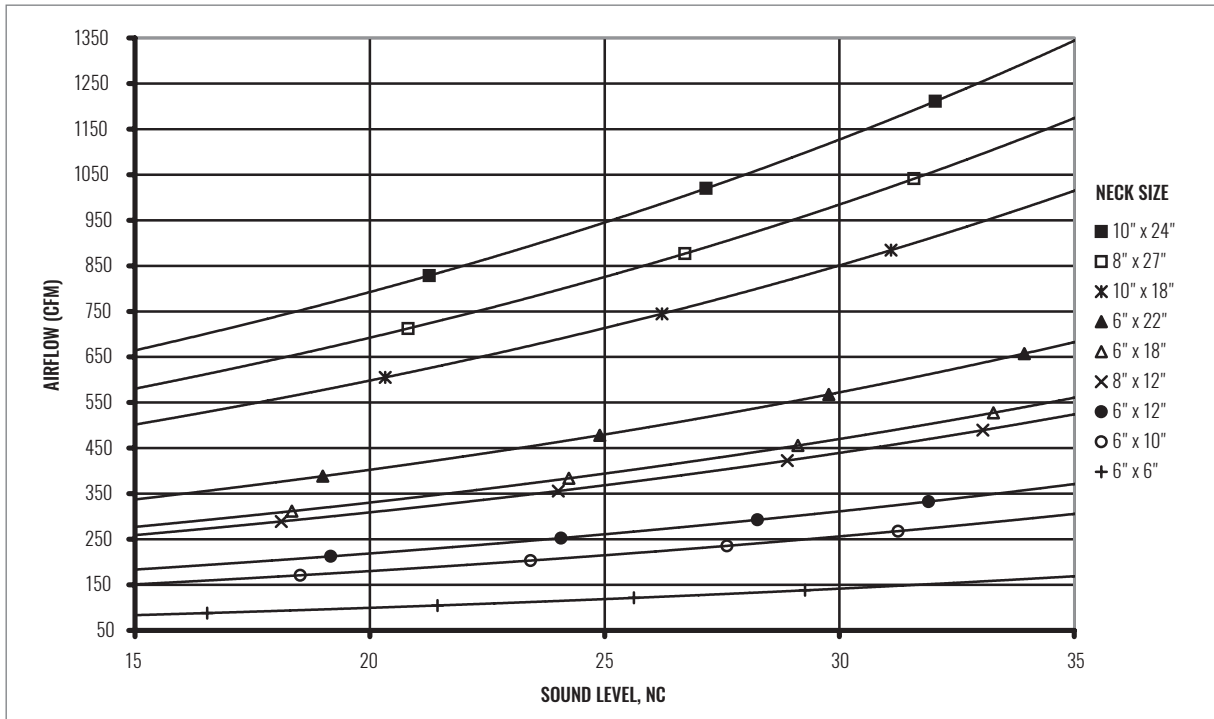

S480 / S5480

Return Grille | Heavy Duty

GRILLES | RETURN

SOUND CHARTS | S5480 | 0° DEFLECTION (NO DAMPER)