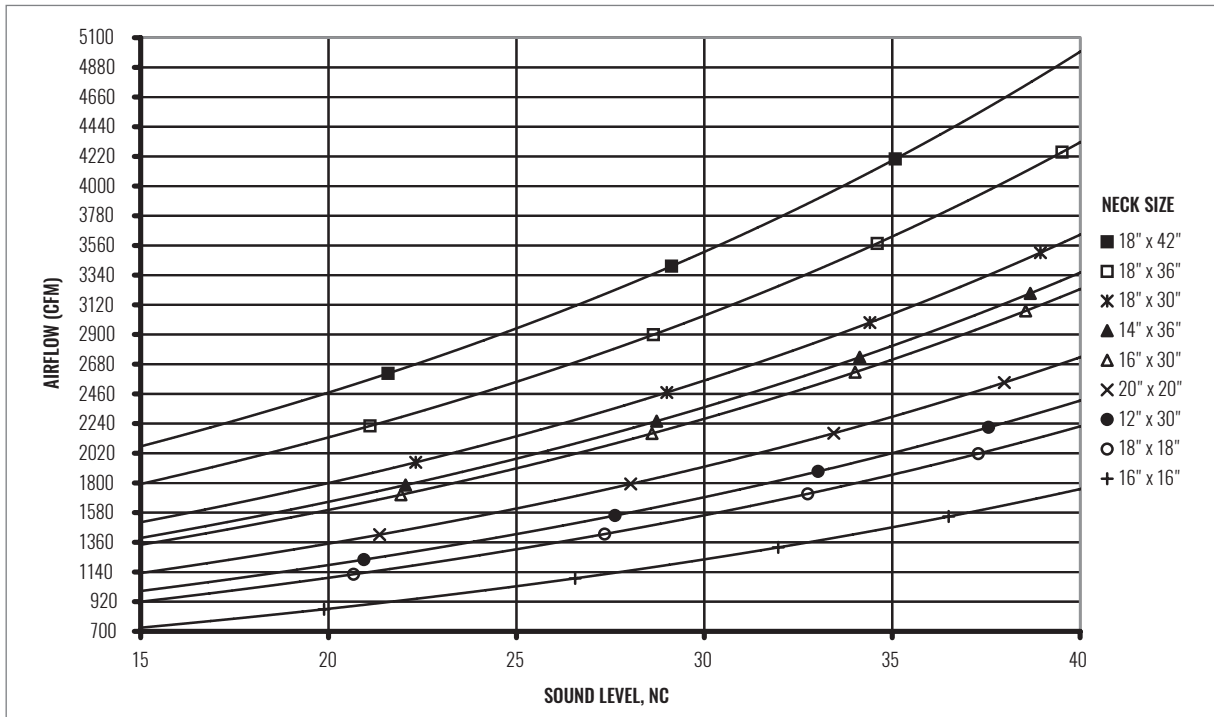

S480 / S5480

Return Grille | Heavy Duty

GRILLES | RETURN

SOUND CHARTS | S5480 | 0° DEFLECTION (NO DAMPER)