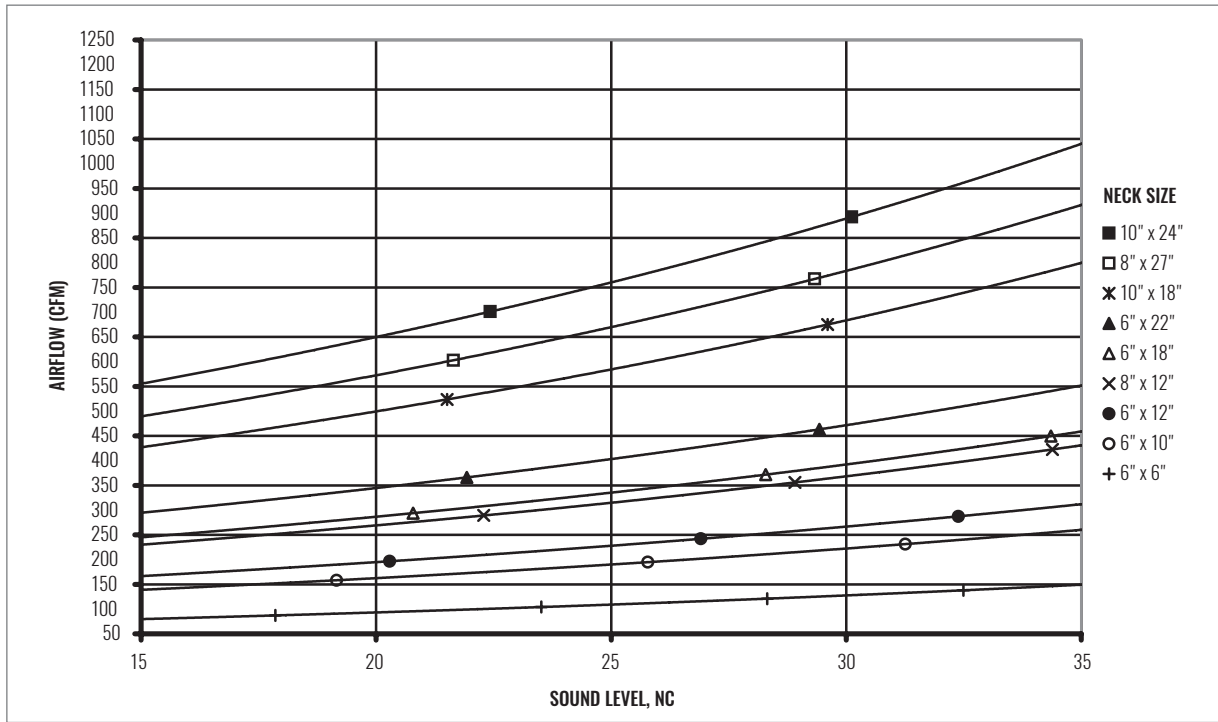

**SOUND CHARTS | S5480 | 30° DEFLECTION (NO DAMPER)**

GRILLES | RETURN

## SOUND CHARTS | S5480 | 30° DEFLECTION (NO DAMPER)