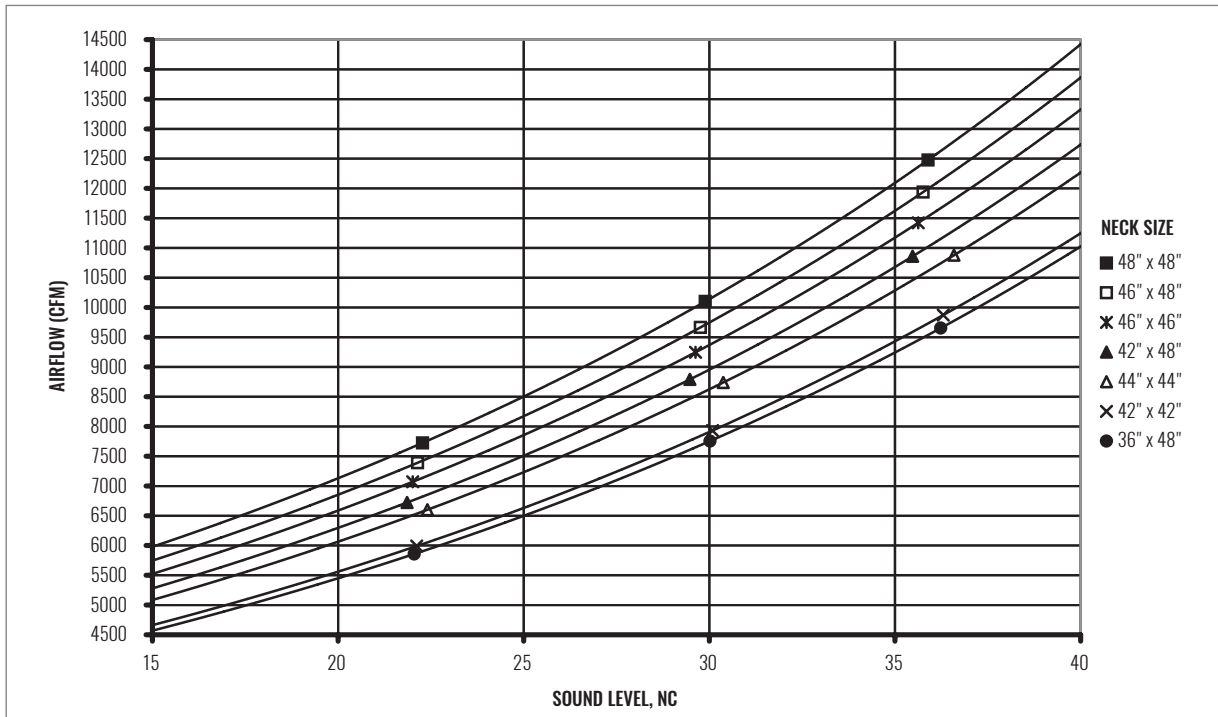

## SOUND CHARTS | S5480 | 30° DEFLECTION (NO DAMPER)

## SOUND CHARTS | S5480 | 0° DEFLECTION (NO DAMPER)

**SOUND CHARTS | S5480 | 0° DEFLECTION (NO DAMPER)**

GRILLES | RETURN