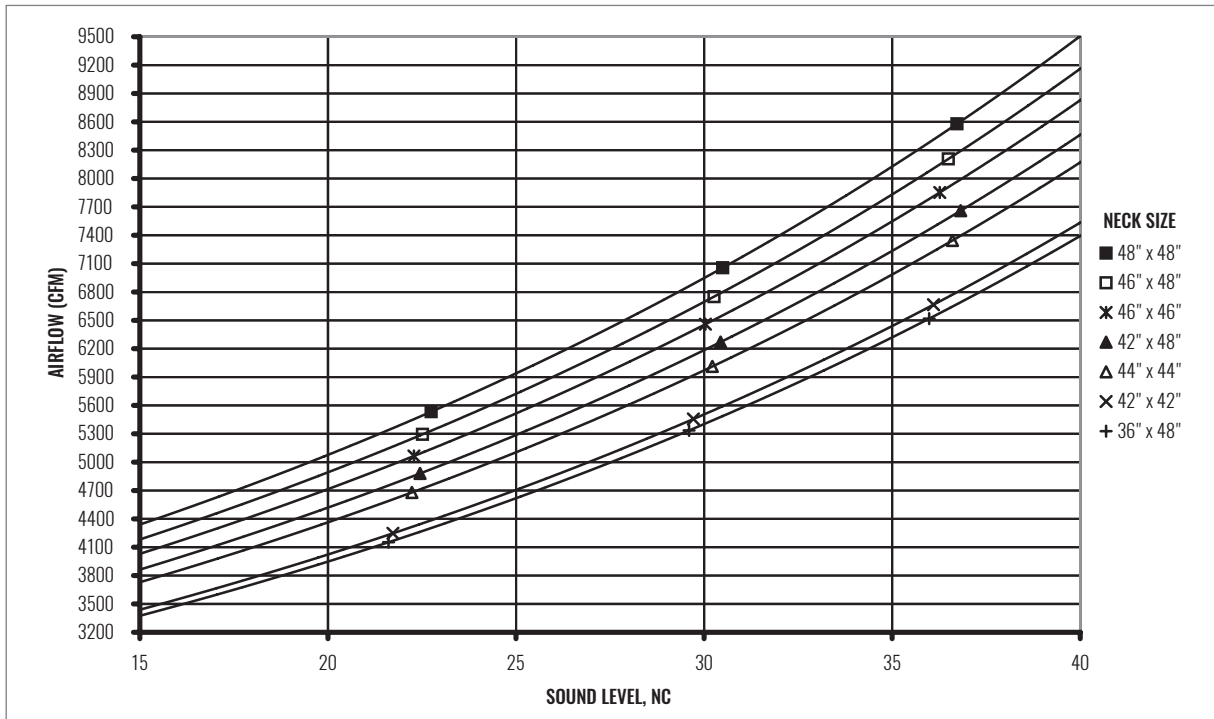

**SOUND CHARTS | S5480 | 30° DEFLECTION (NO DAMPER)**

GRILLES | RETURN

## SOUND CHARTS | S5480 | 30° DEFLECTION (NO DAMPER)