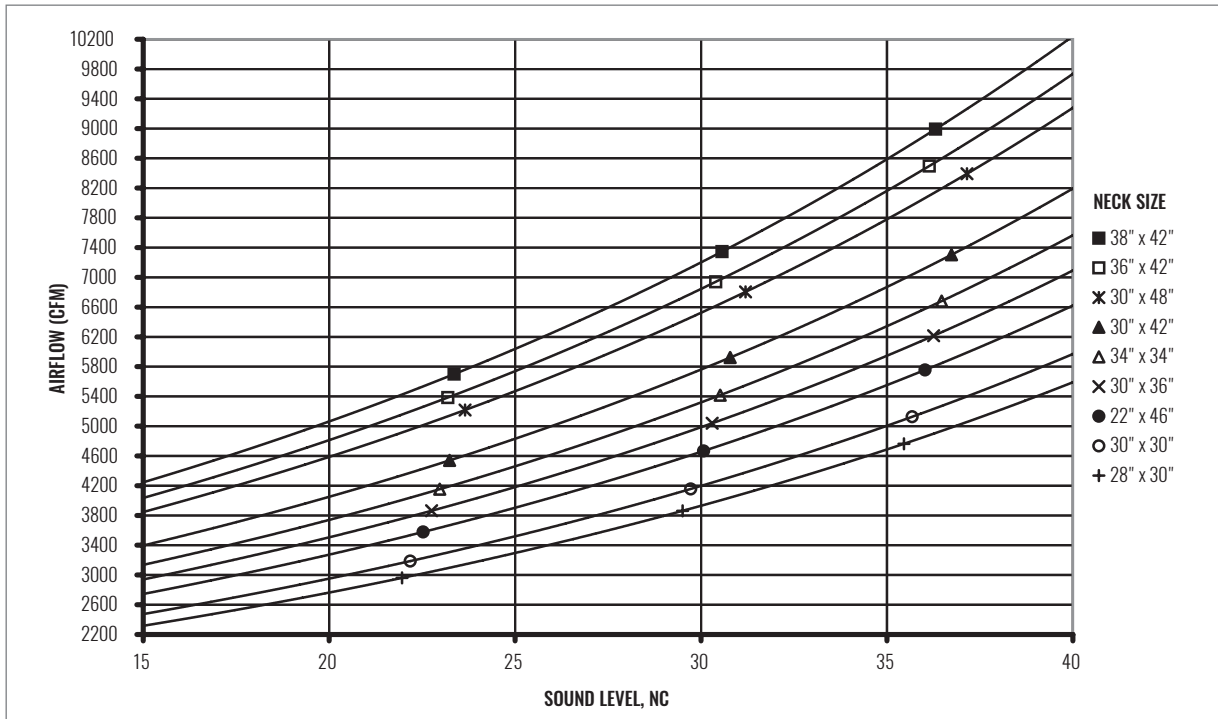

## SOUND CHARTS | S5480 | 30° DEFLECTION (NO DAMPER)

## SOUND CHARTS | S5480 | 0° DEFLECTION (NO DAMPER)

**SOUND CHARTS | S5480 | 0° DEFLECTION (NO DAMPER)**

GRILLES | RETURN