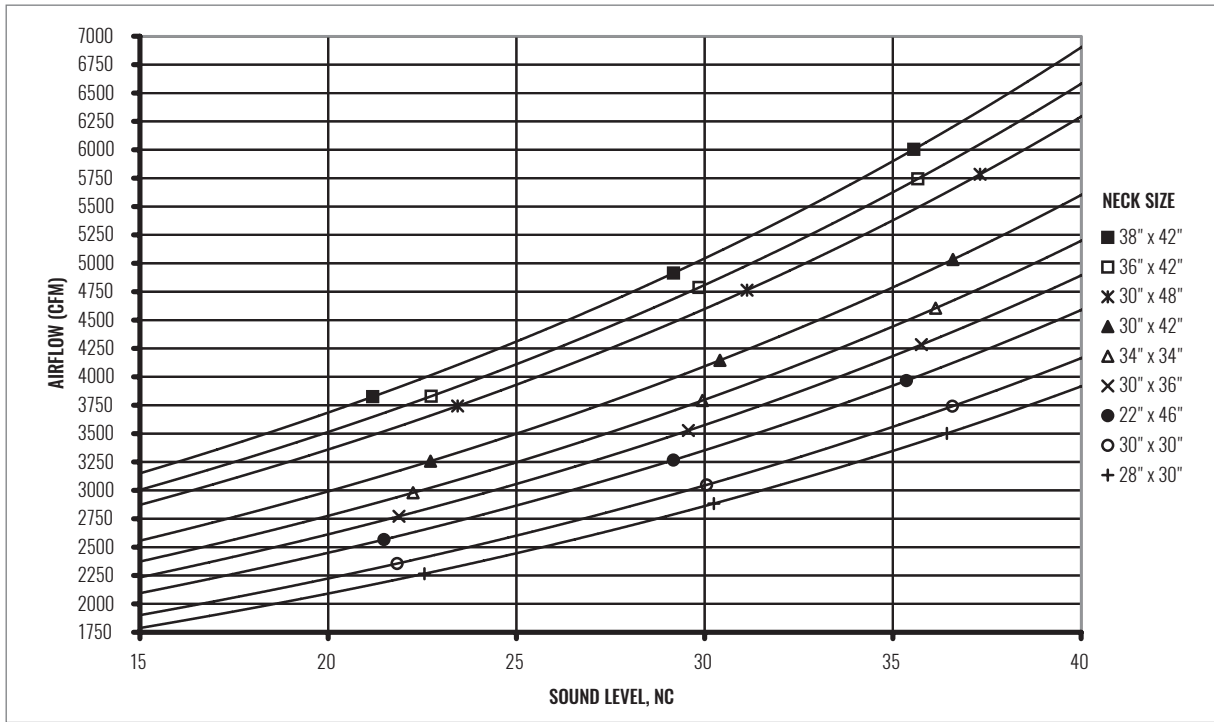

**SOUND CHARTS | S5480 | 30° DEFLECTION (NO DAMPER)**

GRILLES | RETURN

## SOUND CHARTS | S5480 | 30° DEFLECTION (NO DAMPER)