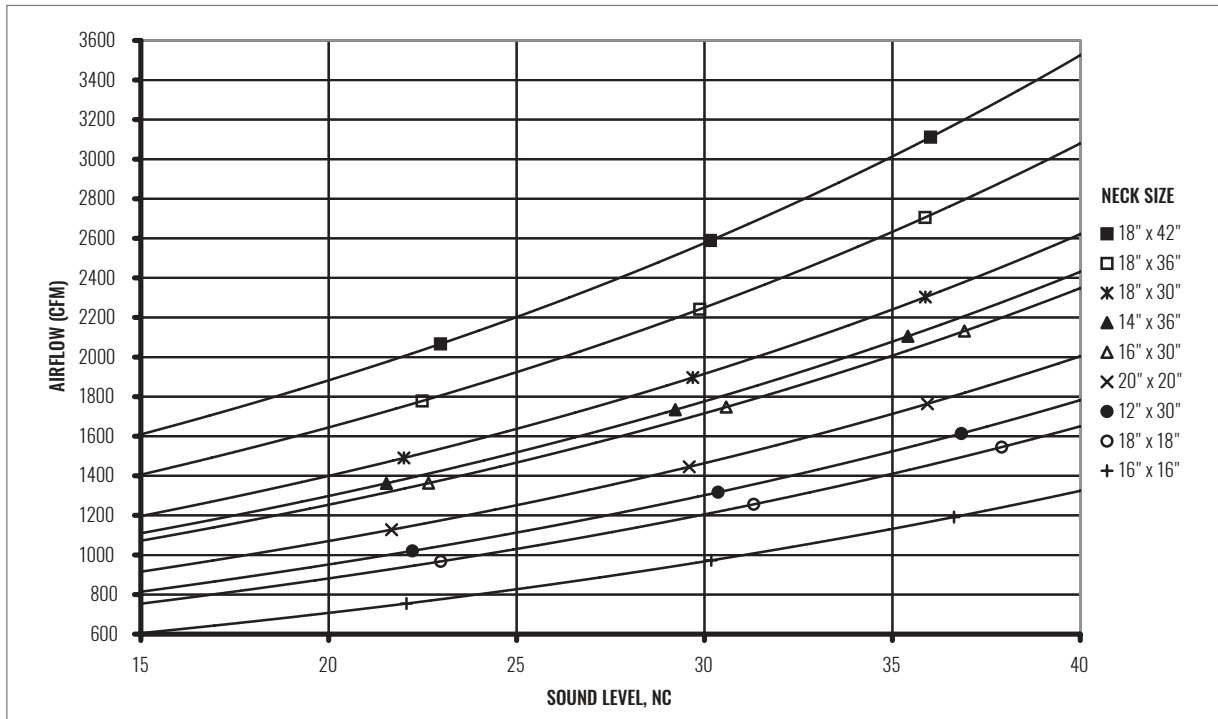

**SOUND CHARTS | S5480 | 30° DEFLECTION (NO DAMPER)**

GRILLES | RETURN

## SOUND CHARTS | S5480 | 30° DEFLECTION (NO DAMPER)